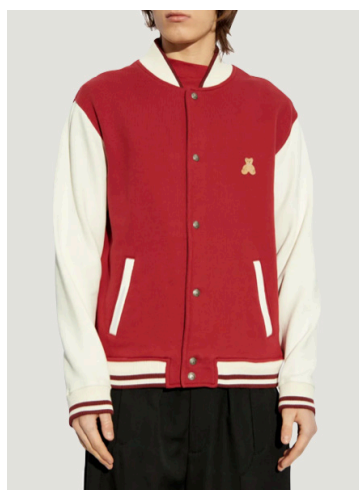

BEAR IN MIND CREW
SIZE : XS,S,L,XL
THB 22,900

MINI BEAR IN MIND POLO
SIZE : L
THB 15,900

MINI BEAR IN MIND POLO
SIZE : S,M,L,XXL
THB 15,900

BEAR IN MIND SWEATER
SIZE : S,M,L
THB 38,500

BEAR IN MIND HOODIE
SIZE : XS,S,M,L,XL,XXL
THB 25,500

BEAR IN MIND HOODIE
SIZE : XS,S,M,L,XL,XXL
THB 25,500

BEAR IN MIND HOODIE
SIZE : XS
THB 25,500

BEAR IN MIND HOODIE
SIZE : M,L
THB 25,500

BEAR IN MIND ZIPPED HOODIE
SIZE : XS,S,M,L,XL,XXL
THB 27,500

BEAR IN MIND ZIPPED HOODIE
SIZE : S
THB 27,500

NEW ARRIVALS

BEAR IN MIND

BEAR IN MIND CHECK SHIRT
SIZE : 46,48,50,52
THB 30,900

BEAR IN MIND VARSITY JACKET
SIZE : 44,46,48,50
THB 33,500

BEAR IN MIND LOOSE TEE
SIZE : XXS,XS,S,M,L
THB 13,900

BEAR IN MIND LOOSE TEE
SIZE : XXS,XS,S,M,L
THB 13,500

BEAR IN MIND CROPPED
SIZE : XS,S,M,L
THB 11,900

MINI BEAR IN MIND CROPPED
SIZE : XS,S,M,L
THB 11,900

MINI BEAR IN MIND TANK TOP
SIZE : XS,S,M,L
THB 7,900

MINI BEAR MONOGRAM CROP
SIZE : 36,38,40
THB 20,500