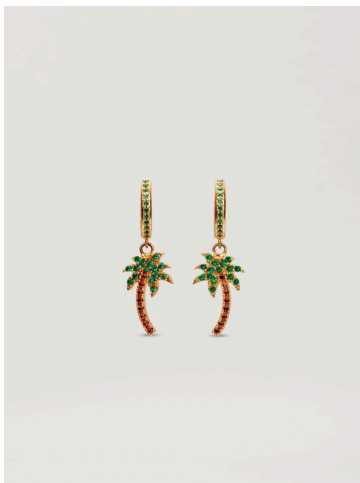

**PA SKI CLUB PILE**  
SIZE : M  
THB 37,500 / **NOW THB 18,750**

LIMITED TIME OFFER

50% OFF

**MONOGRAM STRASS RING**  
SIZE : 52  
THB 10,900 / **NOW THB 5,450**

**HORSESHOE RING**  
SIZE : 52,54  
THB 9,900 / **NOW THB 4,950**