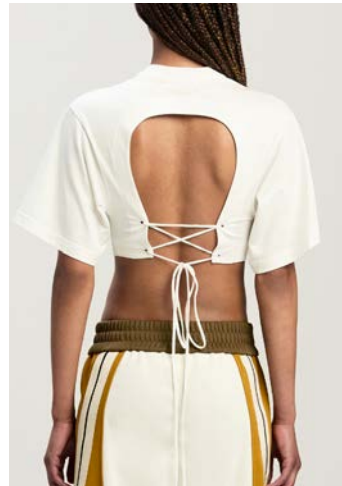

PA MONOGRAM BABY TEE
SIZE : XS,S,M,L
THB 8,900 / **NOW THB 4,450**