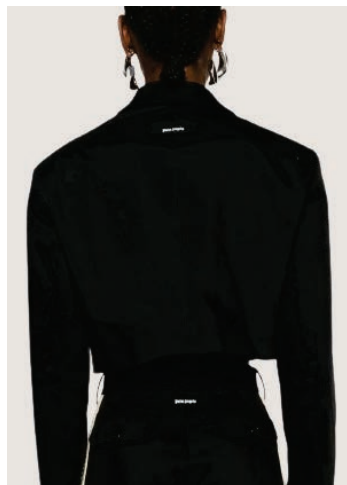

PA MONOGRAM CARDIGAN
SIZE : S, M, L
THB 25,200 / **NOW THB 12,950**