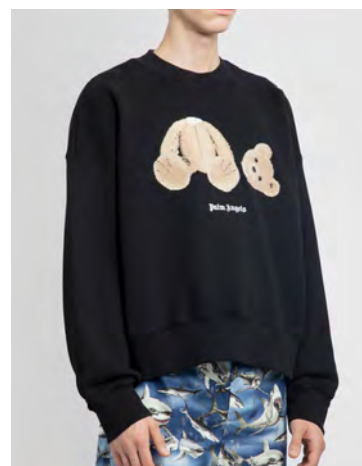

LOGO COTTON TRAVEL PANTS
SIZE : 42,44
THB 22,900

**LOGO DENIM PATCHES
REGULAR 5 POCKET
SIZE : 31,32,34
THB 29,500**

**LOGO DENIM PATCHES
REGULAR 5 POCKET
SIZE : 30,31,33
THB 29,500**

**CURVED LOGO BACK 5 POCKETS
SIZE : 28
THB 29,500**

LOGO RAW WASH LOOSE 5 POCKETS
SIZE : 28,30
THB 23,900

NEW CLASSIC TRACK JACKET
SIZE : S,M
THB 23,900

NEW CLASSIC TRACK PANTS
SIZE : XS,L,XL
THB 19,900

NEW CLASSIC TRACK SHORTS
SIZE : XS,S,L,XL
THB 17,900

MONOGRAM SWEATSHORTS
SIZE : XS
THB 18,900

BEAR HOODIE
SIZE : XS,M,L,XL
THB 31,900

BEAR HOODIE
SIZE : XS,S,M,L,XL
THB 31,900

BEAR CREW
SIZE : S,M,L,XL
THB 27,500

CLASSIC TRACK PANTS
SIZE : XXS
THB 15,900

CLASSIC TRACK SHORTS
SIZE : XXS,XS
THB 13,500