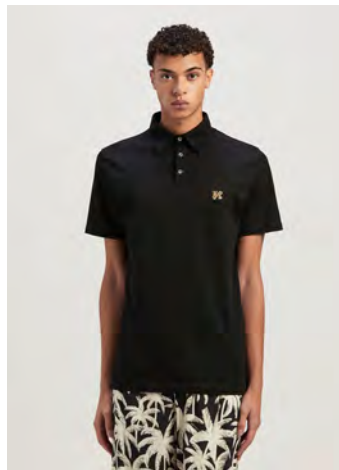

MONOGRAM TRACK JACKET
SIZE : S,M
THB 24,900

MONOGRAM TRACK PANTS
SIZE : S,M,L
THB 20,500

MONOGRAM TRACK PANTS
SIZE : XS,S,L
THB 20,500

MONOGRAM TRACK SHORTS
SIZE : XS,S,L
THB 17,900

MONOGRAM TRACK SHORTS
SIZE : XS,S,M,L
THB 17,900

MONOGRAM TRACK SHORTS
SIZE : S,L
THB 17,900

PALMS ALLOVER TRACK JACKET
SIZE : M,L
THB 27,900

PALMS ALLOVER TRACK PANTS
SIZE : XS
THB 25,900

PALMS ALLOVER TRACK JACKET
SIZE : L
THB 27,900

PALMS ALLOVER TRACK PANTS
SIZE : S
THB 25,900

PALMS ALLOVER TRACK PANTS
SIZE : XS
THB 25,900

MONOGRAM PIN POLO
SIZE : L,XL
THB 19,900

PALMS ALLOVER ROUNDNECK
SIZE : S,M,L
THB 47,500

PATCHWORK PALMS SHIRT
SIZE : 44
THB 22,500

MONOGRAM TRACK DENIM JACKET
SIZE : XS,S
THB 42,500

CURVED LOGO CARDIGAN
SIZE : S,L
THB 23,500

CURVED LOGO CARDIGAN
SIZE : S,L
THB 23,500

CURVED LOGO SWEATERREC
SIZE : S,M
THB 17,900

CURVED LOGO SWEATERREC
SIZE : XXS,XS,S,M,L
THB 17,900

CURVED LOGO ZIP KNIT HOODIE
SIZE : M,L
THB 25,900