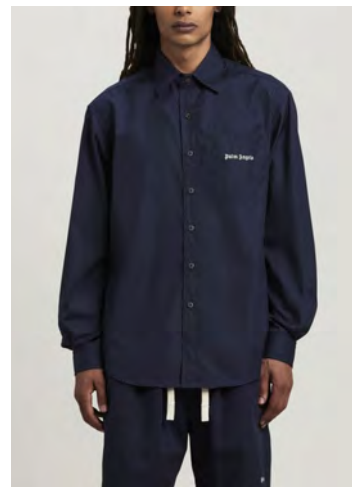

CLASSIC LOGO TRACK
SIZE : S,M,L
THB 24,900

CLASSIC LOGO LINEN TRACK
SIZE : S,M,L
THB 46,900

CLASSIC LOGO BOMBER TRACK
SIZE : S,M,L
THB 24,900

CHECK BACK LOGO OVERSHIRT
SIZE : XXS
THB 39,500

VELVET BACK LOGO OVERSHIRT
SIZE : XS
THB 36,500

CLASSIC LOGO SHIRT
SIZE : 48
THB 16,900

CLASSIC LOGO SHIRT
SIZE : 48,50
THB 16,900

MONOGRAM STRIPED SHIRT
SIZE : 42,44,46
THB 23,900

MONOGRAM SHIRT
SIZE : 42,44,46,48
THB 23,900

MONOGRAM POCKET BLAZER
SIZE : 44,46
THB 37,900