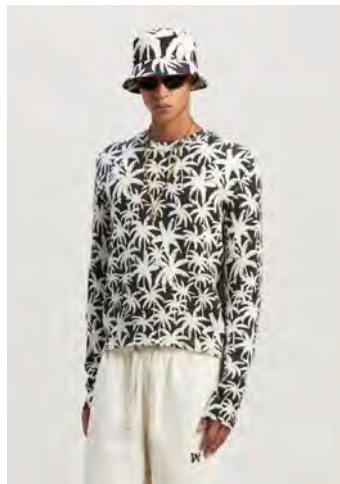

MONOGRAM PIN POLO
SIZE : L,XL
THB 19,900

PALMS ALLOVER ROUNDNECK
SIZE : S,M,L
THB 47,500