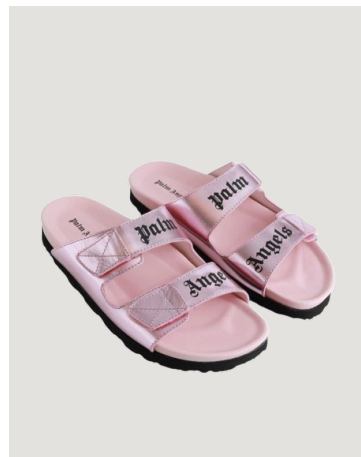

END OF SEASON SALE

UP TO 70% OFF

PA MONOGRAM SLIP-ON
SIZE : 37,38
THB 24,900 / **NOW THB 7,470**

PA COMFY SLIPPER OPEN TOE
SIZE : 37
THB 21,900 / **NOW THB 6,570**

PALM ANGELS LOGO SANDAL
SIZE : 40
THB 18,900 / **NOW THB 5,670**

PALM BEACH MULE
SIZE : 37
THB 28,900 / **NOW THB 8,670**

PALM BEACH MULE
SIZE : 38,39
THB 27,900 / **NOW THB 8,370**

PALM BEACH CLASSIC SANDAL
SIZE : 37,38,39
THB 26,900 / **NOW THB 8,070**

PALM OPEN TOE MULE
SIZE : 39
THB 29,500 / **NOW THB 8,850**