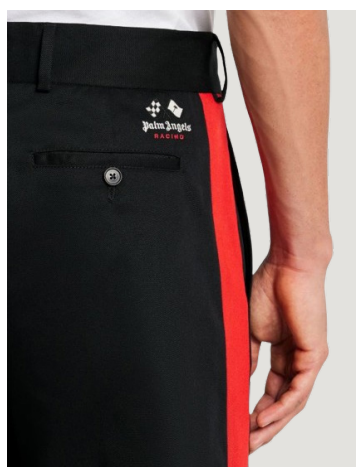

RACING CHINO PANTS
SIZE : 36,38
THB 25,900 / NOW THB 7,770