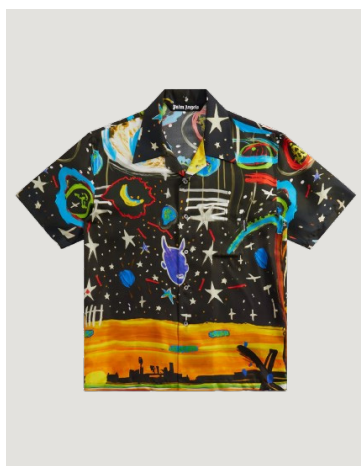

END OF SEASON SALE

UP TO 70% OFF

PALM PARIS CREW

SIZE : L

THB 31,900 / NOW THB 9,570

PALM PARIS CREW

SIZE : M

THB 32,500 / NOW THB 9,750

PALM PARIS CREW

SIZE : S

THB 23,900 / NOW THB 7,170

PSYCHEDELIC PALMS BOWLINGSHRT

SIZE : 42

THB 22,900 / NOW THB 6,870

PSYCHEDELIC PALMS BOWLINGSHRT

SIZE : 44

THB 41,900 / NOW THB 12,570

PSYCHEDELIC PALMS BOWLINGSHRT

SIZE : 42,44

THB 46,500 / NOW THB 13,950

STARRY NIGHT BOWLING SHIRT

SIZE : 44

THB 37,900 / NOW THB 11,370

STARRY NIGHT LINEN COLLAR TEE