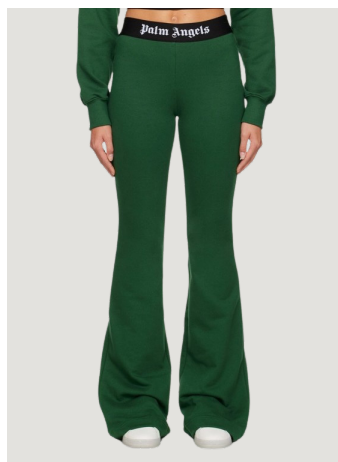

CLASSIC LOGO RING TEE
SIZE : XXS,S
THB 14,900 / **NOW THB 5,960**

LOGO TAPE SKIN TEE
SIZE : XXS,XS,S
THB 15,900 / **NOW THB 4,770**

LOGO TAPE SKIN TEE
SIZE : XXS,XS,S
THB 15,900 / **NOW THB 4,770**

CROSSED WAIST RIB LEGGINGS
SIZE : S
THB 11,900 / **NOW THB 3,570**

LOGO TAPE FLARE SWEATPANTS
SIZE : S
THB 22,900 / **NOW THB 6,870**

LOGO TAPE SEQUINS
SIZE : XXS,XS,S
THB 27,900 / **NOW THB 8,370**

PA MONOGRAM STATEMENT CREW
SIZE : 36
THB 51,500 / **NOW THB 15,450**

PA MONOGRAM STATEMENT CREW
SIZE : 36
THB 54,900 **NOW THB 16,470**