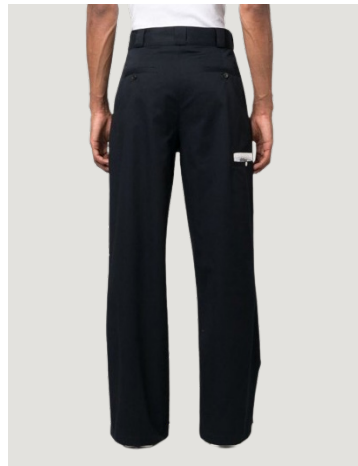

SIZE : L

THB 22,900 / NOW THB 11,370

STARRY NIGHT PAJAMA PANTS

SIZE : 42,44

THB 37,500 / NOW THB 11,250

SARTORIAL WAISTBAND WORKPANTS
SIZE : 42,44
THB 25,500 / **NOW THB 7,650**

SARTORIAL WAISTBAND WORKPANTS
SIZE : 44,46
THB 25,500 / **NOW THB 7,650**