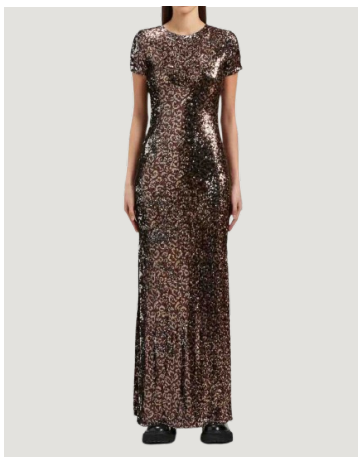

OPEN BACK SEQUINS DRESS
SIZE : S,M
THB 46,500 / **NOW THB 13,950**