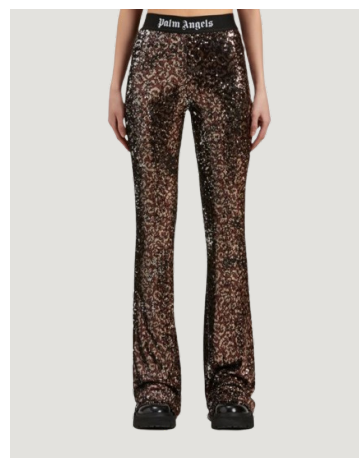

LOGO COTTON TRAVEL PANT
SIZE : 42,44
THB 22,900 / **NOW THB 6,870**

LOGO BW LOOSE
SIZE : 28
THB 22,900 / **NOW THB 6,870**

SUIT PANTS
SIZE : 42,46
THB 37,500 / **NOW THB 11,250**

PINK SUNSET LOGO SPORT TOP
SIZE : XS
THB 9,900 / **NOW THB 2,970**

SOIREE KNIT LOGO TOP
SIZE : M
THB 17,900 / **NOW THB 5,370**

SEQUINS LOGO TAPE TEE
SIZE : XXS,XS,S
THB 22,900 / **NOW THB 6,870**

SOIREE KNIT LOGO PANTS
SIZE : S
THB 29,500 / **NOW THB 8,850**

SOIREE KNIT LOGO PANTS
SIZE : S
THB 36,900 / **NOW THB 11,070**