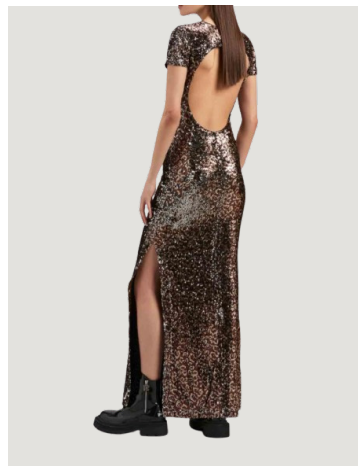

OPEN BACK SEQUINS DRESS
SIZE : S,M
THB 46,500 / **NOW THB 13,950**