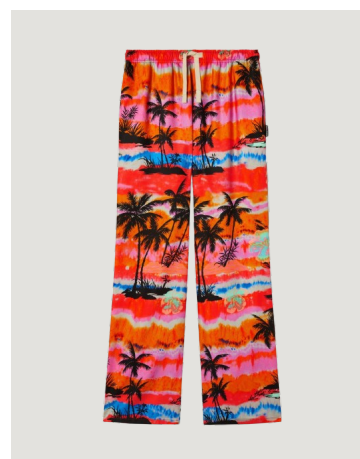

PALM PARIS CREW

SIZE : S

THB 23,900 / NOW THB 7,170

PSYCHEDELIC PALMS BOWLINGSHRT

SIZE : 42

THB 22,900 / NOW THB 6,870

PSYCHEDELIC PALMS BOWLINGSHRT

SIZE : 44

THB 41,900 / NOW THB 12,570

PSYCHEDELIC PALMS BOWLINGSHRT

SIZE : 42,44

THB 46,500 / NOW THB 13,950

STARRY NIGHT BOWLING SHIRT

SIZE : 44

THB 37,900 / NOW THB 11,370

STARRY NIGHT LINEN COLLAR TEE