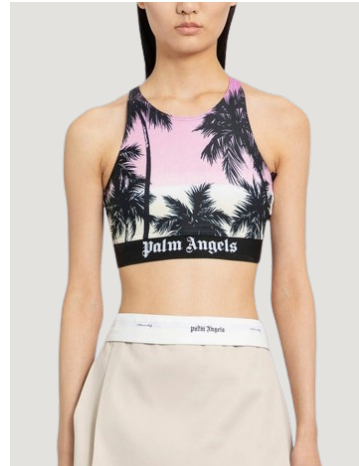

"HUNTER" CLASSIC SWEATPANTS
SIZE : XS
THB 24,500 / **NOW THB 7,350**

PA MONOGRAM CLASSIC
SIZE : XS
THB 19,900 / **NOW THB 5,970**

END OF SEASON SALE

UP TO 70% OFF

ALLOVER PALMS SHORTS
SIZE : 46
THB 37,500 / **NOW THB 11,250**

LOGO COTTON TRAVEL PANT
SIZE : 42,44
THB 22,900 / **NOW THB 6,870**

LOGO BW LOOSE
SIZE : 28
THB 22,900 / **NOW THB 6,870**

SUIT PANTS
SIZE : 42,46
THB 37,500 / **NOW THB 11,250**

PINK SUNSET LOGO SPORT TOP
SIZE : XS
THB 9,900 / **NOW THB 2,970**

SOIREE KNIT LOGO TOP
SIZE : M
THB 17,900 / **NOW THB 5,370**

SEQUINS LOGO TAPE TEE
SIZE : XXS,XS,S
THB 22,900 / **NOW THB 6,870**

SOIREE KNIT LOGO PANTS
SIZE : S
THB 29,500 / **NOW THB 8,850**

SOIREE KNIT LOGO PANTS
SIZE : S
THB 36,900 / **NOW THB 11,070**