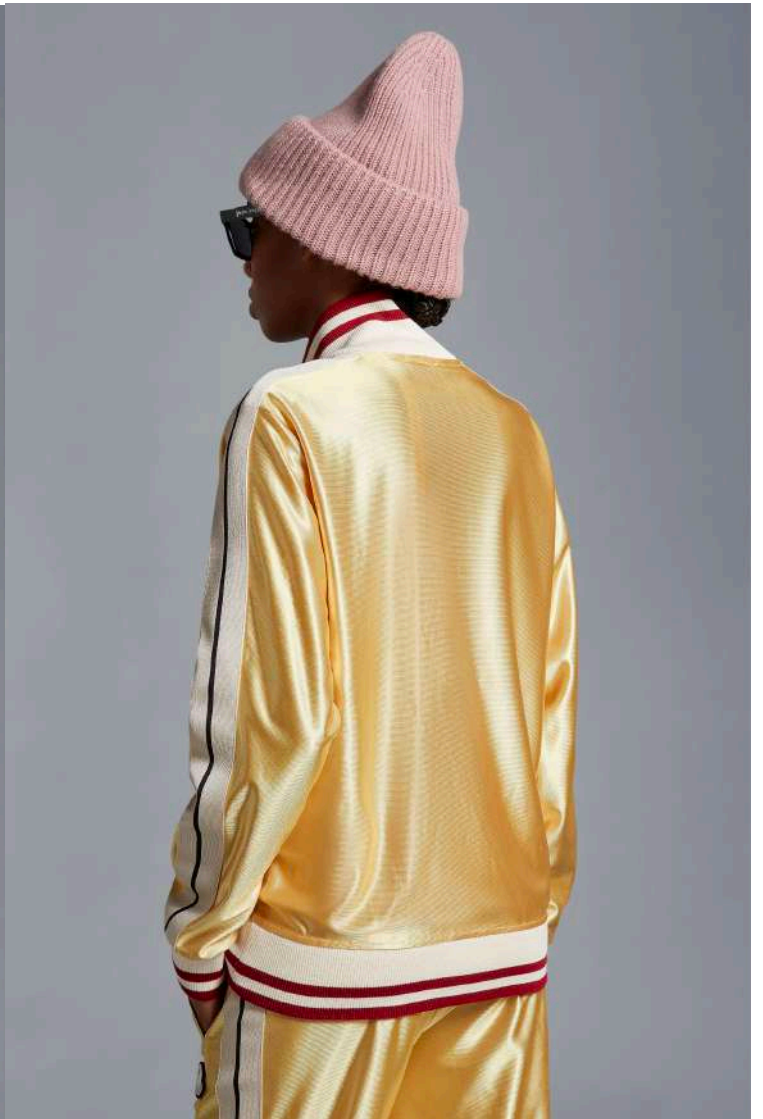

PALM ANGELS X MONCLER

READY TO WEAR